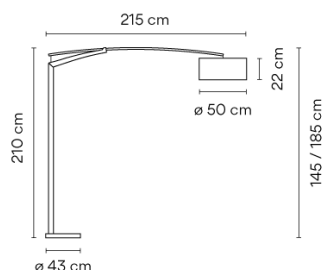

Balance

VIBIA

5192

Design By Jordi Vilardell

Floor light which also acts as a ceiling light. Designed by Jordi Vilardell. Thanks to a small pull chord located at the bottom of the cotton shade, which also serves as a switch, the shade can be moved to the right or left and up and down while remaining parallel to the floor at all times. It has a dimmer switch in the cable. Available in chrome and matt nickel.

Model Sheet

Finish	 30 Nickel Metallic finish
	 18 Graphite RAL 7016
	 01 Chrome Metallic finish

Dimming TRIAC

Materials Vertical tube: Aluminum
Base: Steel
Arm: Stainless steel
Shade: Aluminum-weft

Light source 3 x E27 230V 70W Eco

Remarks Dimmer switch on the cable

Packaging 3 Box
0.71 m x 0.66 m x 0.42 m
Gross weight 52.8
Net weight 47.52
Vol. 0.3416

Lighting effect

General Lighting

Lamp for general lighting that equally distributes the light in all directions.

Photometric Data

Efficiency	43.70%
Coordinate System	CG
Total Flux	1920.00 lm
Maximum Value	88.28 cd/klm

Other Applications

All of our products come with a five-year warranty.
Check our legal terms at www.vibia.com/warranty