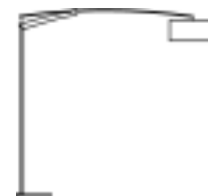

Balance

VIBIA

5192

Design By Jordi Vilardell

Floor light which also acts as a ceiling light. Designed by Jordi Vilardell. Thanks to a small pull chord located at the bottom of the cotton shade, which also serves as a switch, the shade can be moved to the right or left and up and down while remaining parallel to the floor at all times. It has a dimmer switch in the cable. Available in chrome and matt nickel.

Model Sheet

Finish	 30 Nickel Metallic finish
	 18 Graphite RAL 7016
	 01 Chrome Metallic finish

Dimming TRIAC

Materials Vertical tube: Aluminum
Base: Steel
Arm: Stainless steel
Shade: Aluminum-weft

Light source 3 x E27 230V 70W Eco

Remarks Dimmer switch on the cable

Packaging 3 Box
0.71 m x 0.66 m x 0.42 m
Gross weight 52.8
Net weight 47.52
Vol. 0.3416

Lighting effect

General Lighting

Lamp for general lighting that equally distributes the light in all directions.

Photometric Data

Efficiency	43.70%
Coordinate System	CG
Total Flux	1920.00 lm
Maximum Value	88.28 cd/klm

Other Applications

All of our products come with a five-year warranty.
Check our legal terms at www.vibia.com/warranty